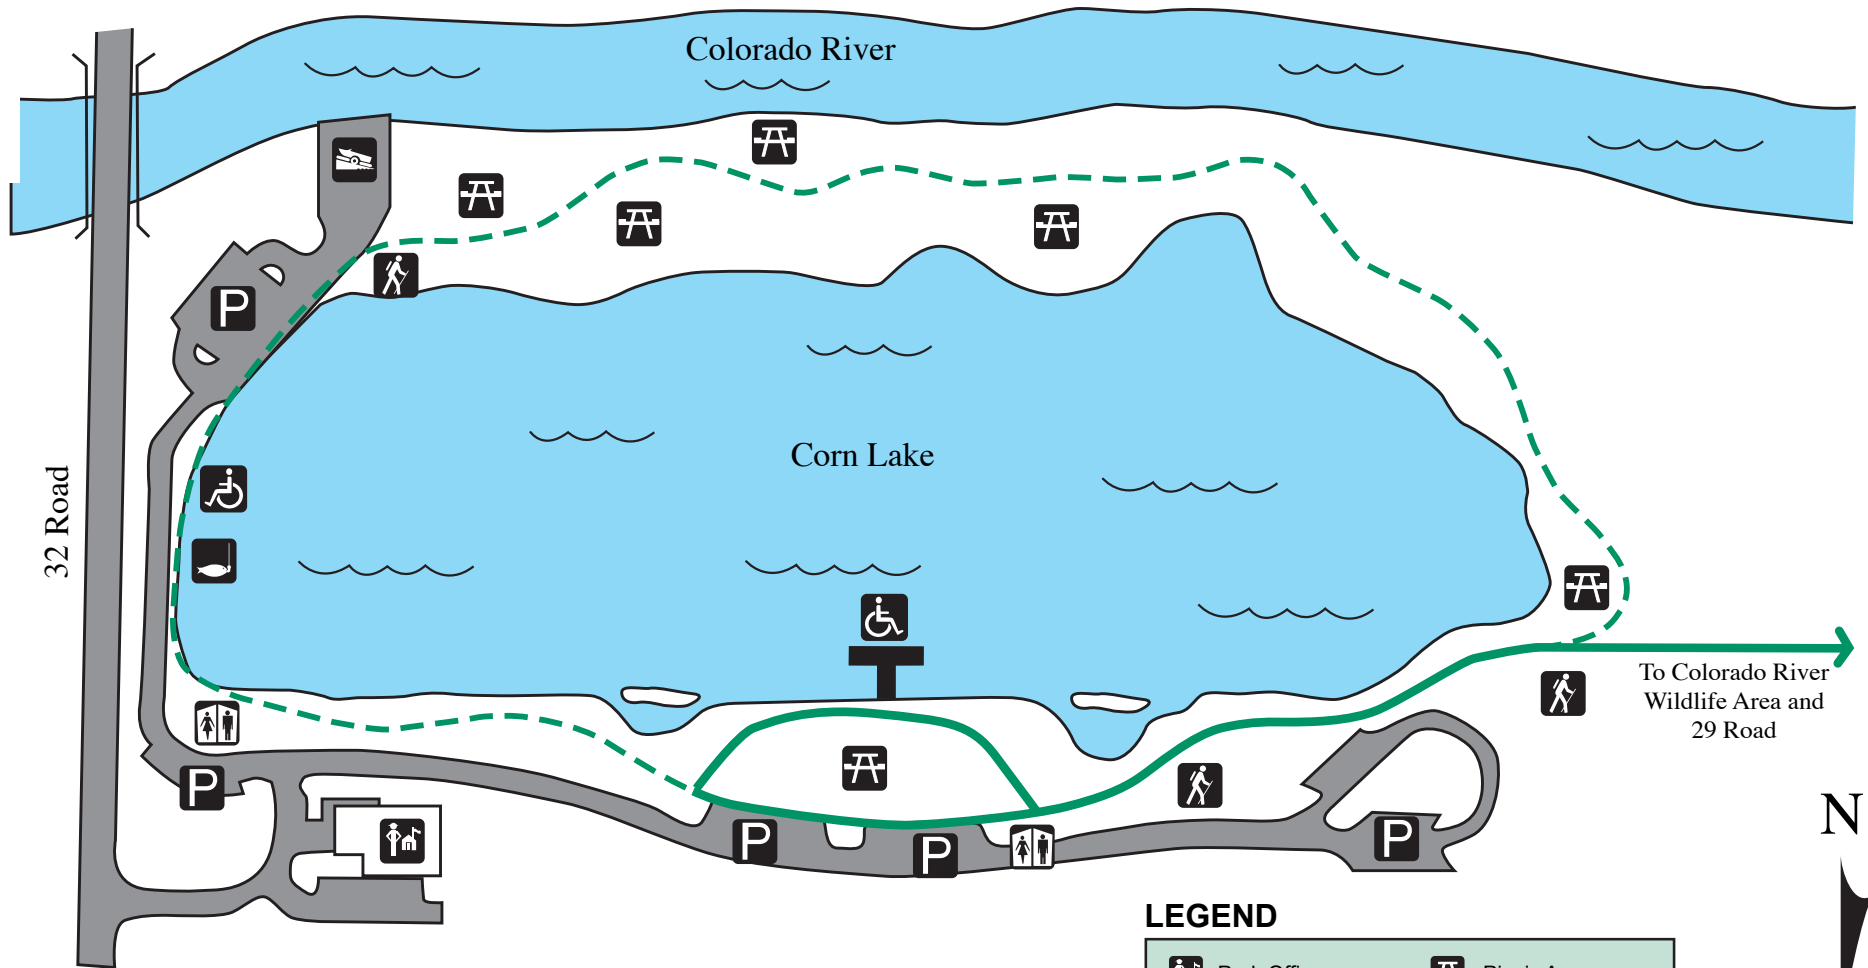

# Colorado State Parks

JAMES M. ROBB

COLORADO RIVER STATE PARK

Corn Lake

## LEGEND

Park Office	Picnic Area
Restrooms	Trailhead
Parking	Boat Ramp
Paved Trail	Accessible Fishing
Unpaved Trail	