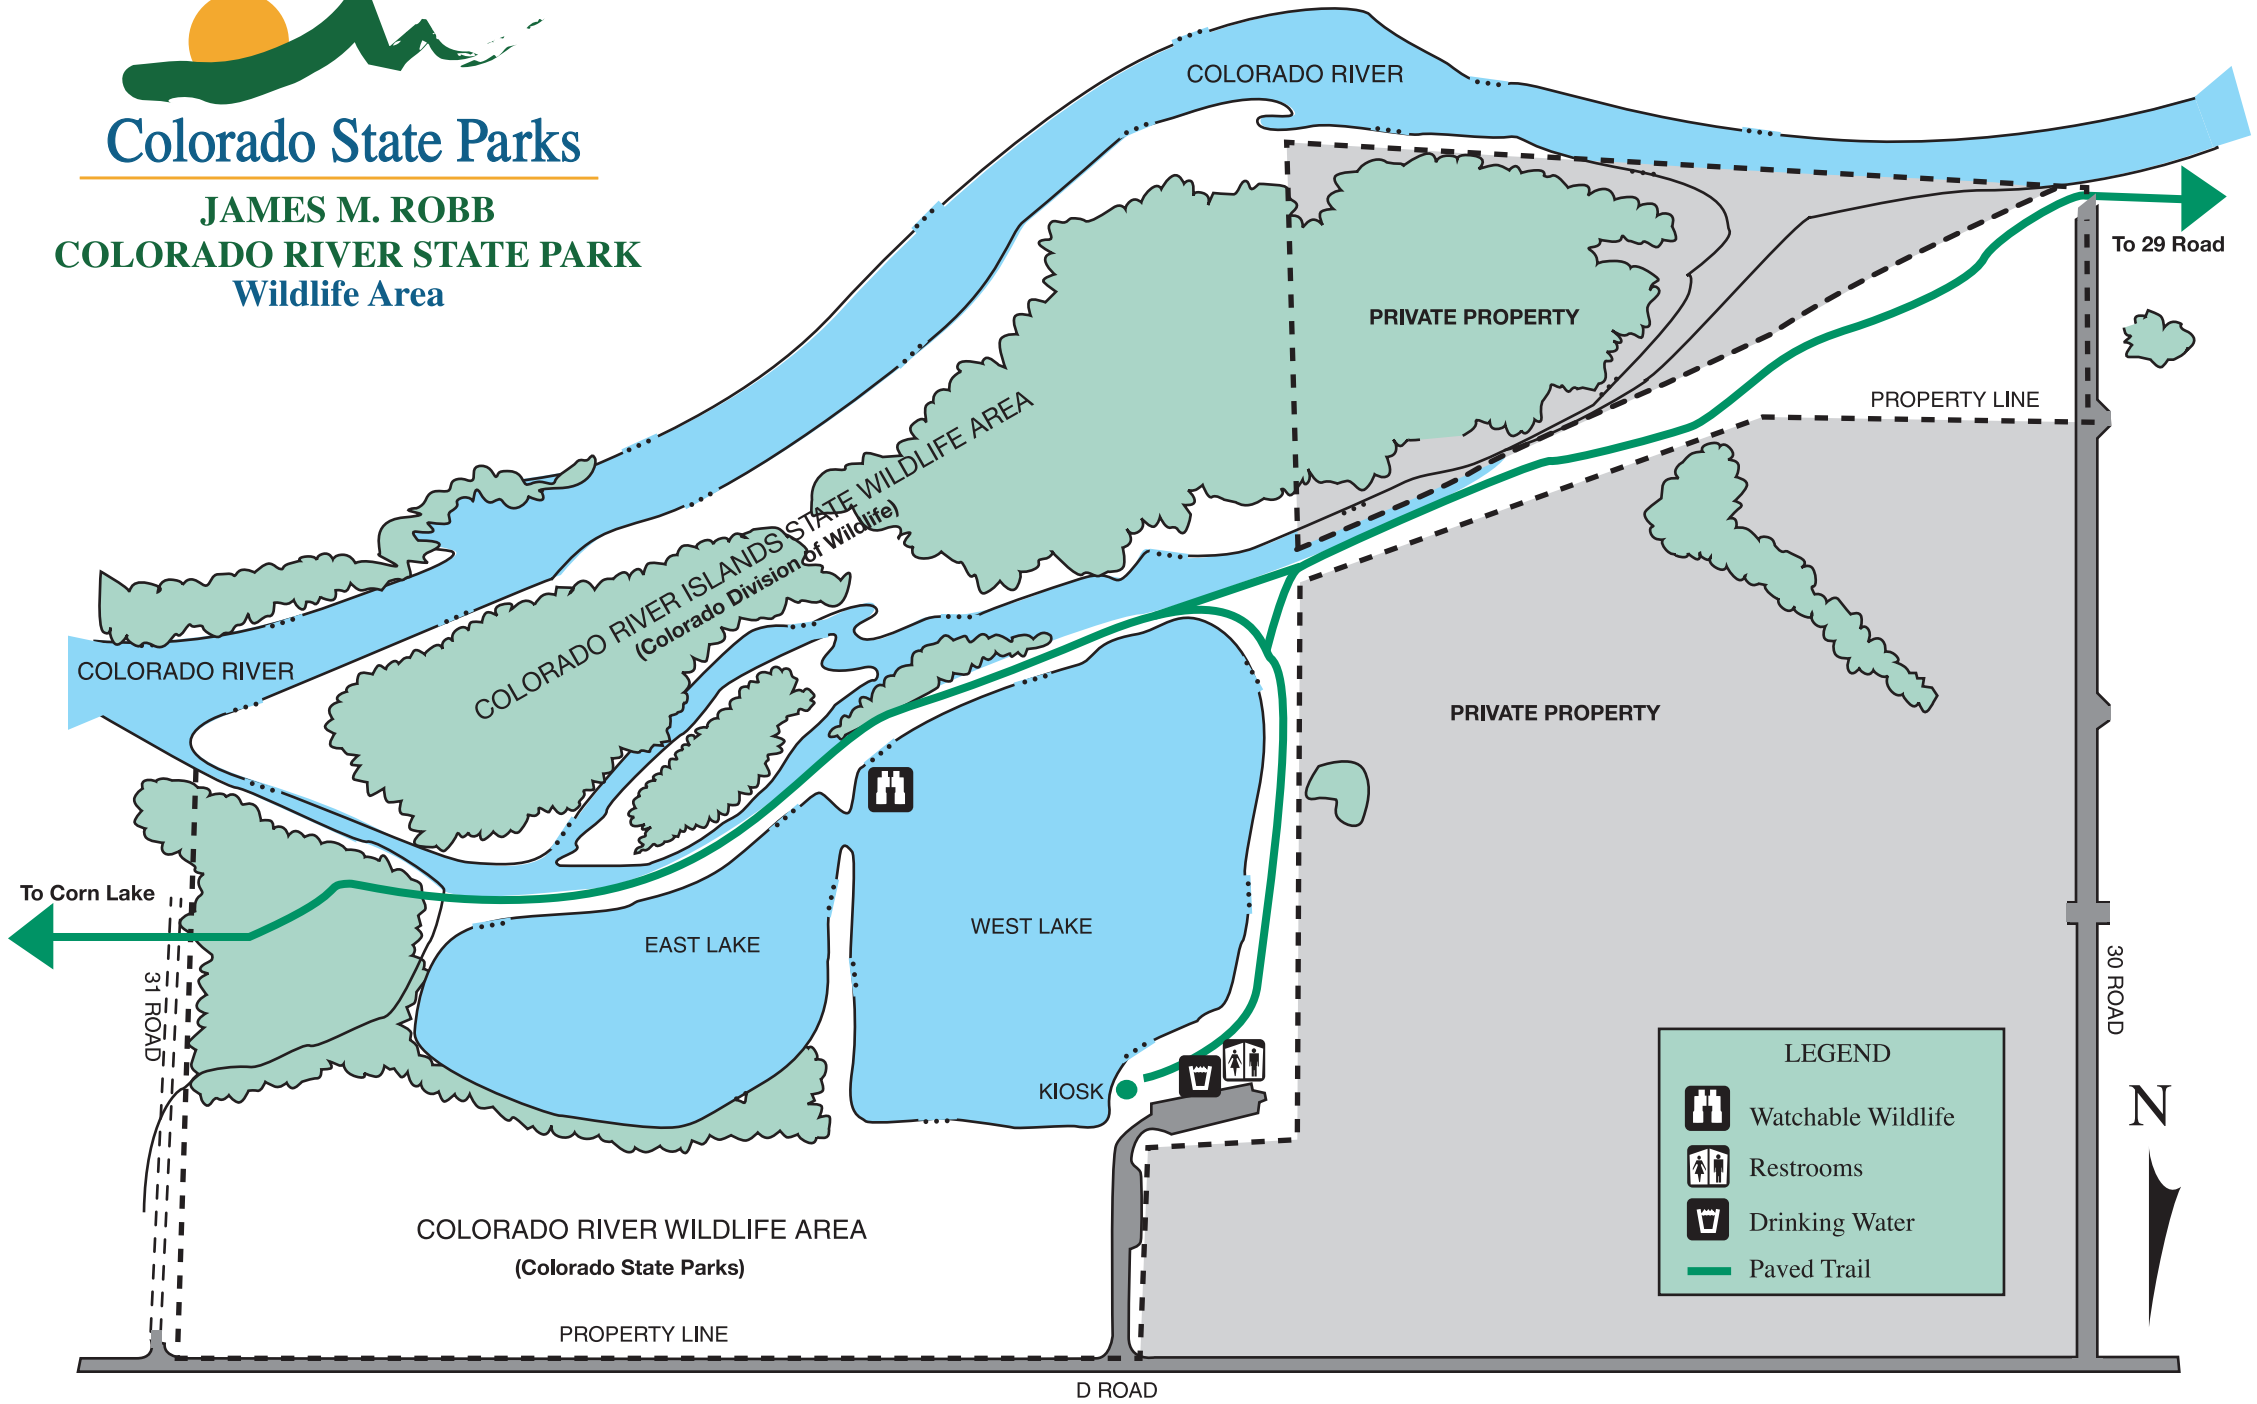

Colorado State Parks

JAMES M. ROBB COLORADO RIVER STATE PARK Wildlife Area

LEGEND

- Watchable Wildlife
- Restrooms
- Drinking Water
- Paved Trail

To 29 Road

To Corn Lake

31 ROAD

30 ROAD

D ROAD

N

COLORADO RIVER

COLORADO RIVER

COLORADO RIVER ISLANDS
(Colorado Division of Wildlife)

COLORADO RIVER STATE WILDLIFE AREA

PRIVATE PROPERTY

PROPERTY LINE

PRIVATE PROPERTY

EAST LAKE

WEST LAKE

KIOSK

COLORADO RIVER WILDLIFE AREA
(Colorado State Parks)

PROPERTY LINE