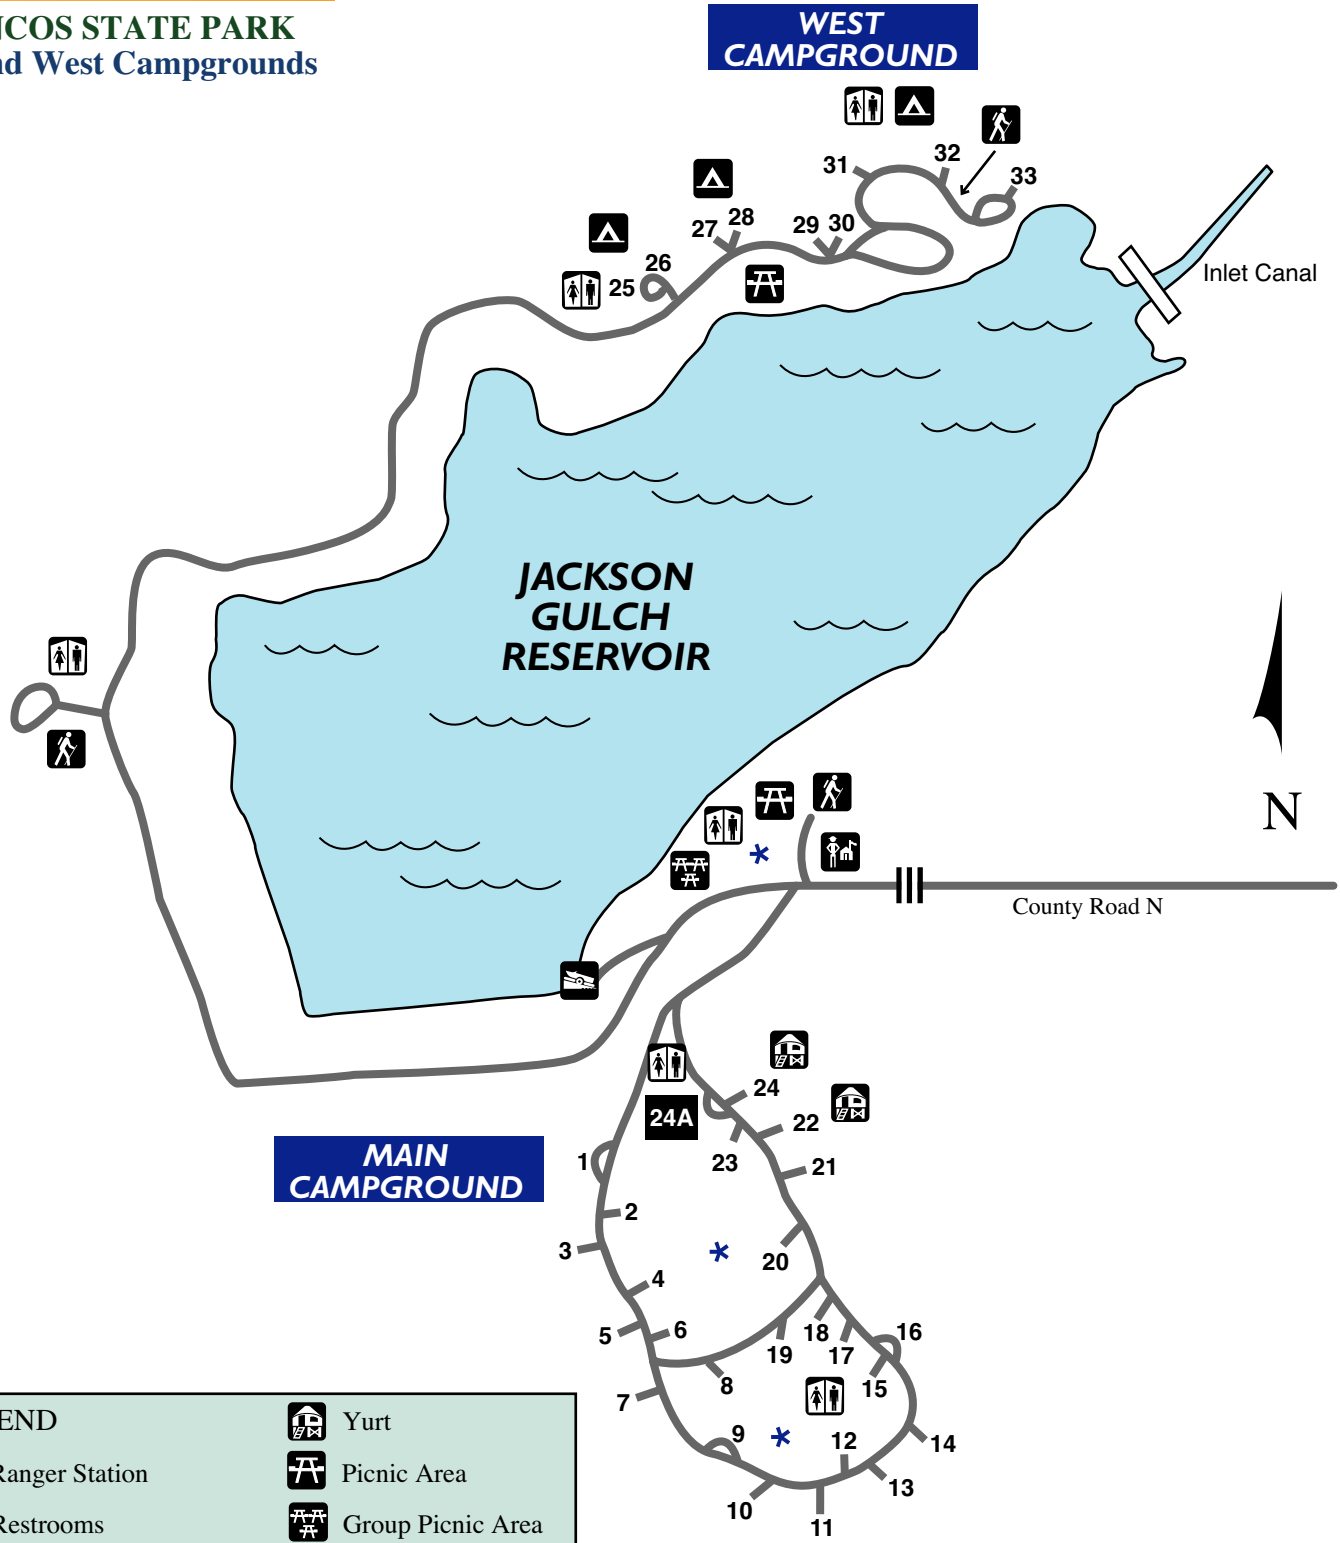

# Colorado State Parks

## MANCOS STATE PARK Main and West Campgrounds

LEGEND	
	Ranger Station
	Restrooms
	Tent Camping
	Boat Ramp
	Accessible
	Yurt
	Picnic Area
	Group Picnic Area
	Water
	Dump Station
	Trail Head

The following campsite is accessible:  
**24A**