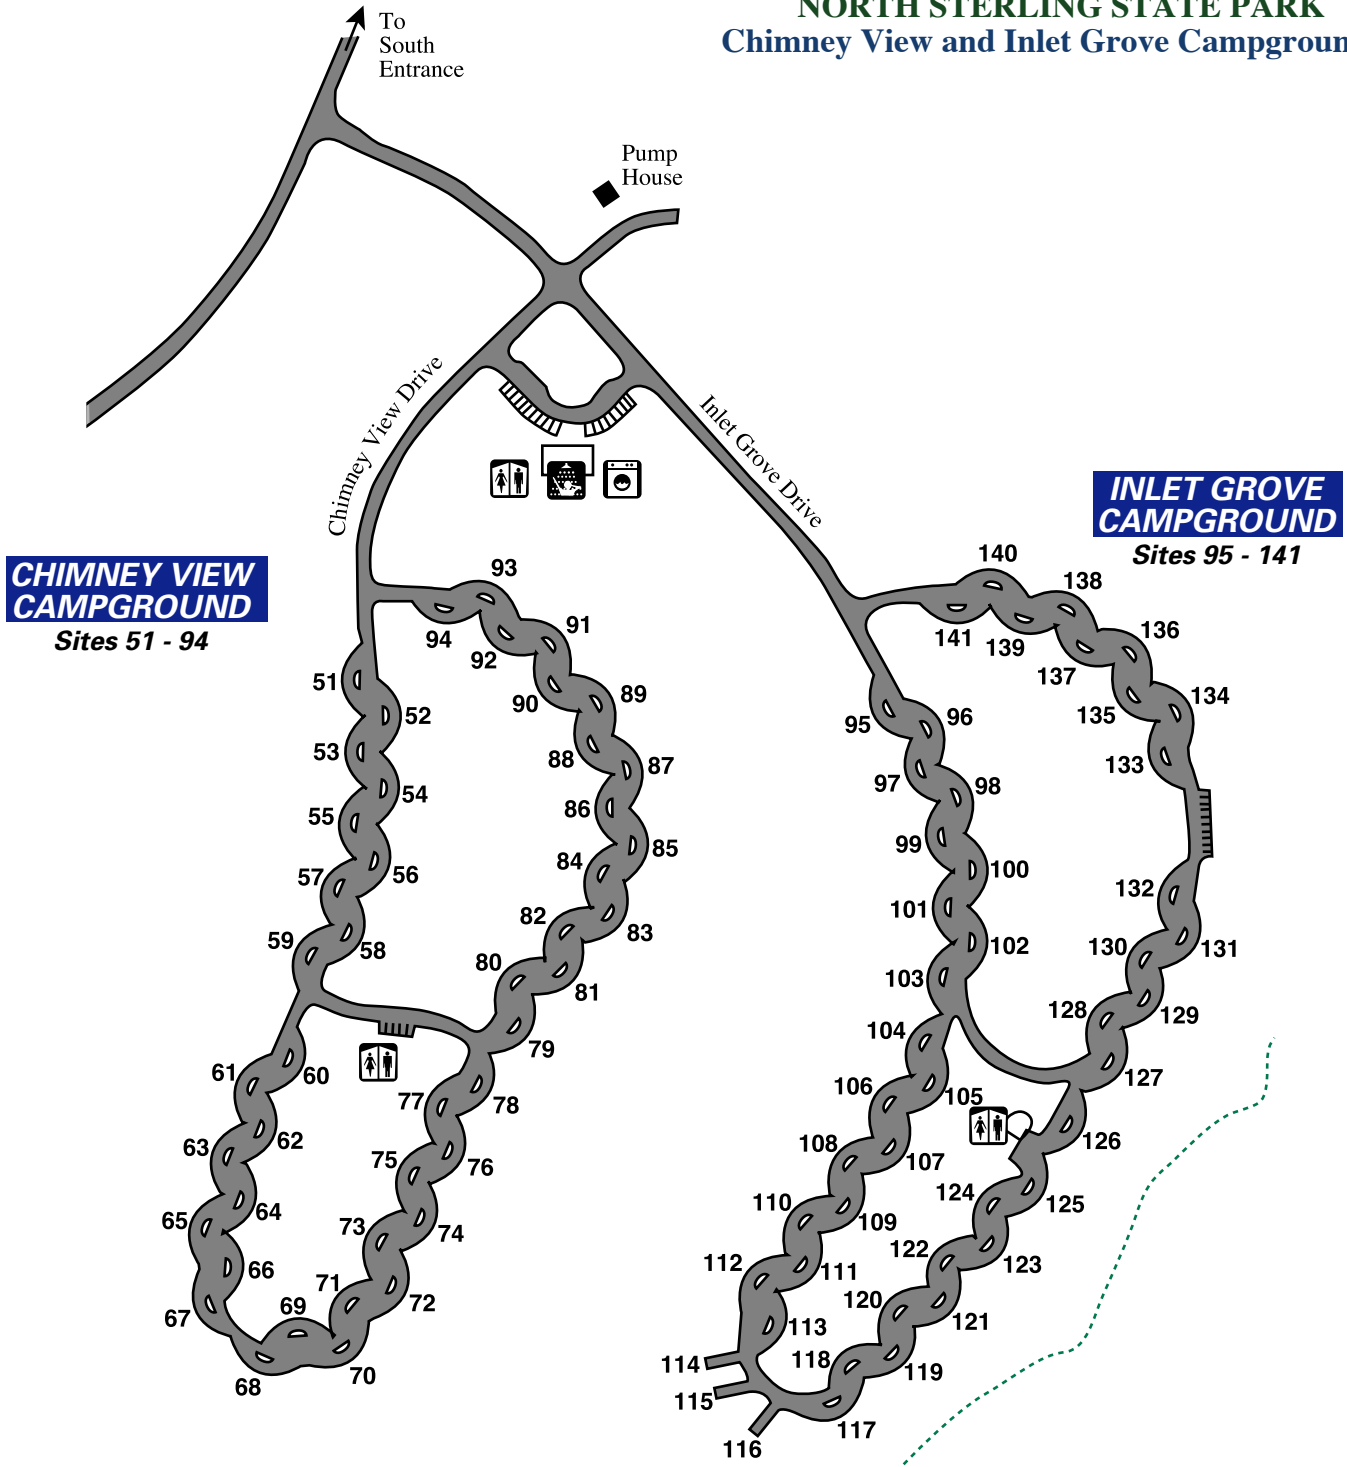

# Colorado State Parks

## NORTH STERLING STATE PARK Chimney View and Inlet Grove Campgrounds

**CHIMNEY VIEW  
CAMPGROUND**  
Sites 51 - 94

**INLET GROVE  
CAMPGROUND**  
Sites 95 - 141

**LEGEND**

- Restrooms
- Showers
- Laundry

All sites in these campgrounds have tent pads.  
 Electrical hook-ups are available at all sites in  
 Inlet Grove Campground.  
 No electrical sites available at Chimney View.