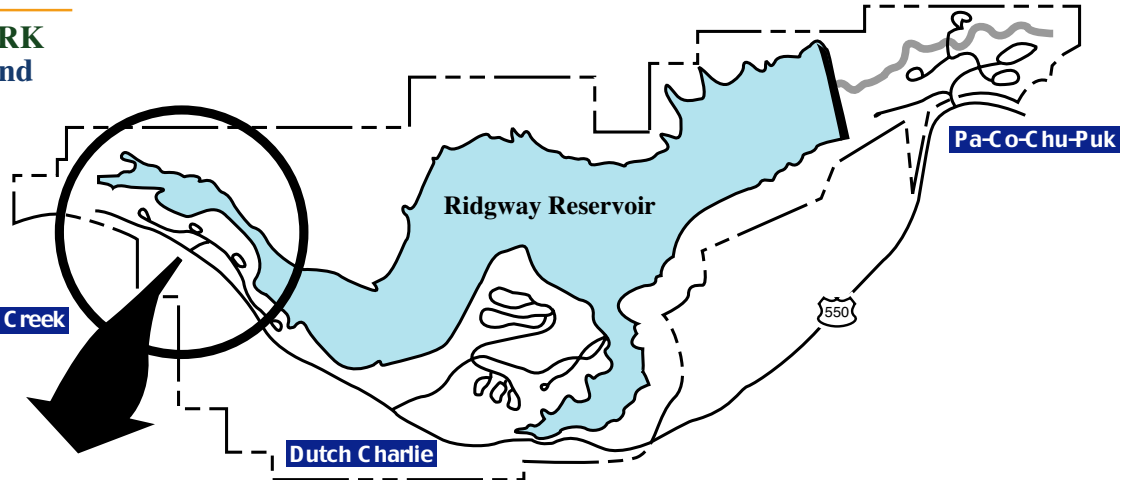

# Colorado State Parks

## RIDGWAY STATE PARK Dallas Creek Campground

DALLAS CREEK	
TENT CAMPING	
PICNIC SITES	
GROUP PICNIC AREA	
BOAT RAMP	
MARINA	
SWIMBEACH	
FISHING	
• Lake Access	
• River Fishing	
• Pond Fishing	
FISH CLEANING STATION	
TRAILS	
PHONE	

### LEGEND

	Trail Head		Fishing
	Picnic Area		Concrete Trail
	Parking		Gravel Trail
	Restrooms		Phone

Trail to Dutch Charlie  
.75 mile