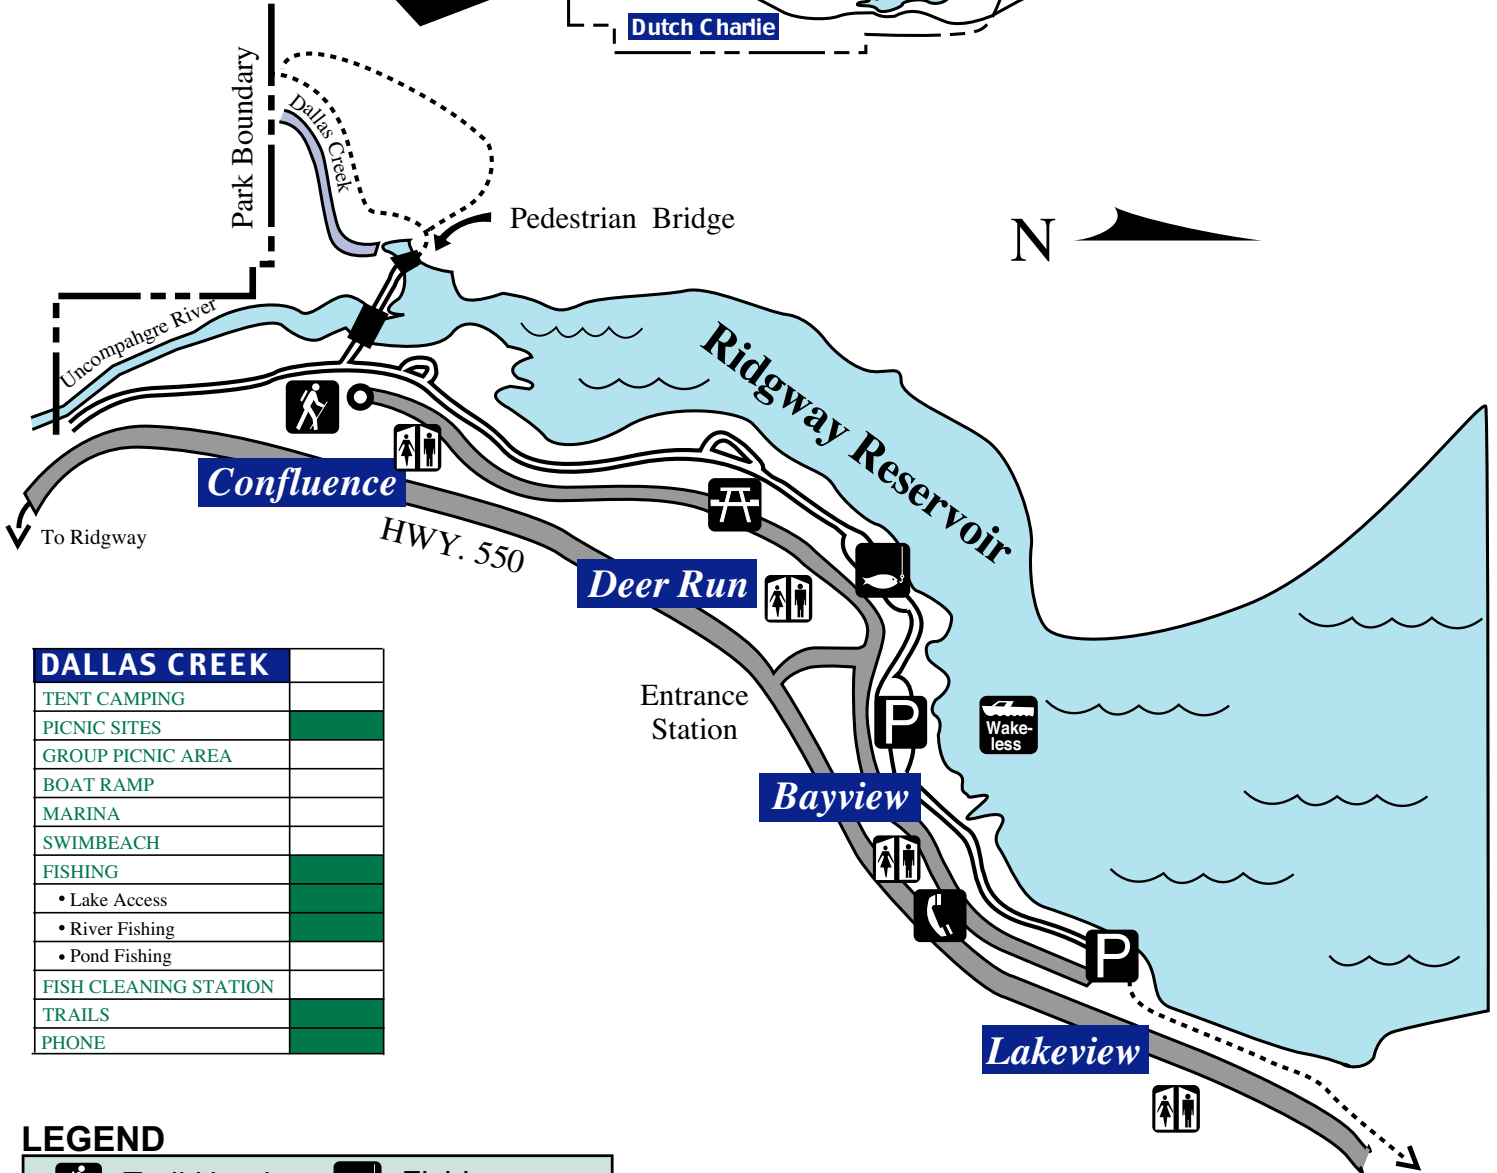

# Colorado State Parks

## RIDGWAY STATE PARK Dallas Creek Campground

DALLAS CREEK	
TENT CAMPING	
PICNIC SITES	
GROUP PICNIC AREA	
BOAT RAMP	
MARINA	
SWIMBEACH	
FISHING	
• Lake Access	
• River Fishing	
• Pond Fishing	
FISH CLEANING STATION	
TRAILS	
PHONE	

### LEGEND

	Trail Head		Fishing
	Picnic Area		Concrete Trail
	Parking		Gravel Trail
	Restrooms		Phone

Trail to Dutch Charlie  
.75 mile