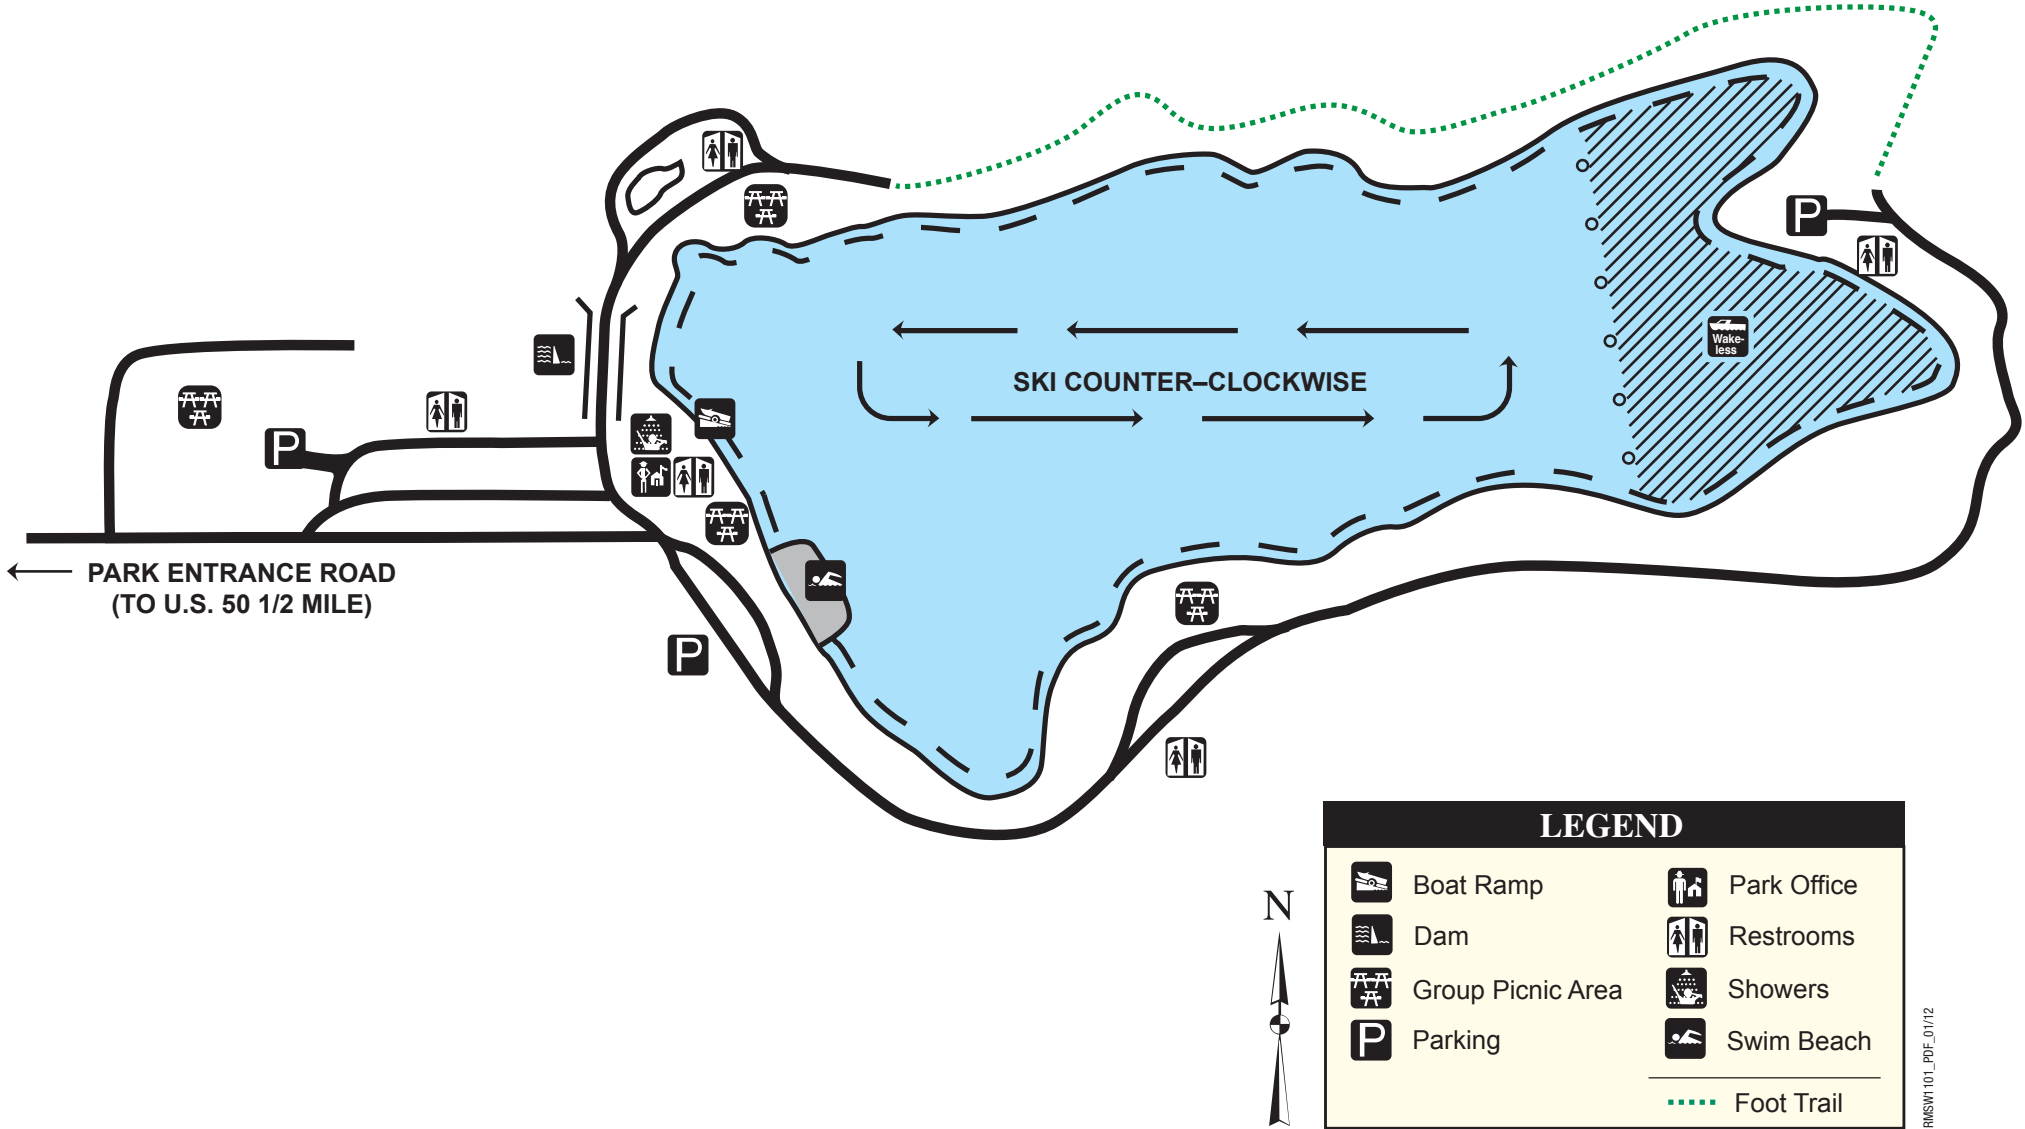

SWEITZER LAKE STATE PARK

RMSW101_PDF_01/12