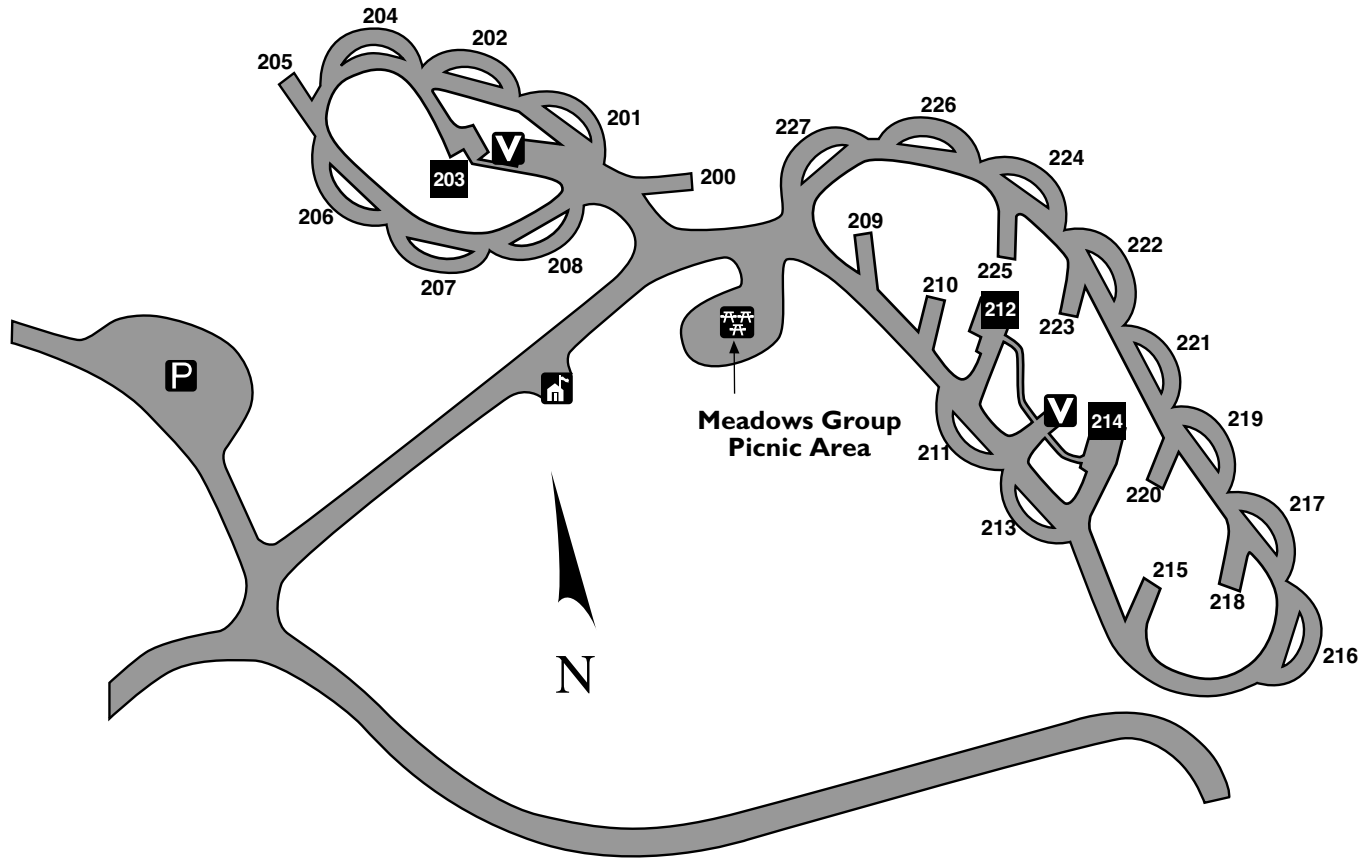

Colorado State Parks

VEGA STATE PARK Aspen Grove Campground

LEGEND

Parking	Self-Service Fee Area
Group Picnic Area	Vault Toilet
The following campsites are accessible: 203 212 214	