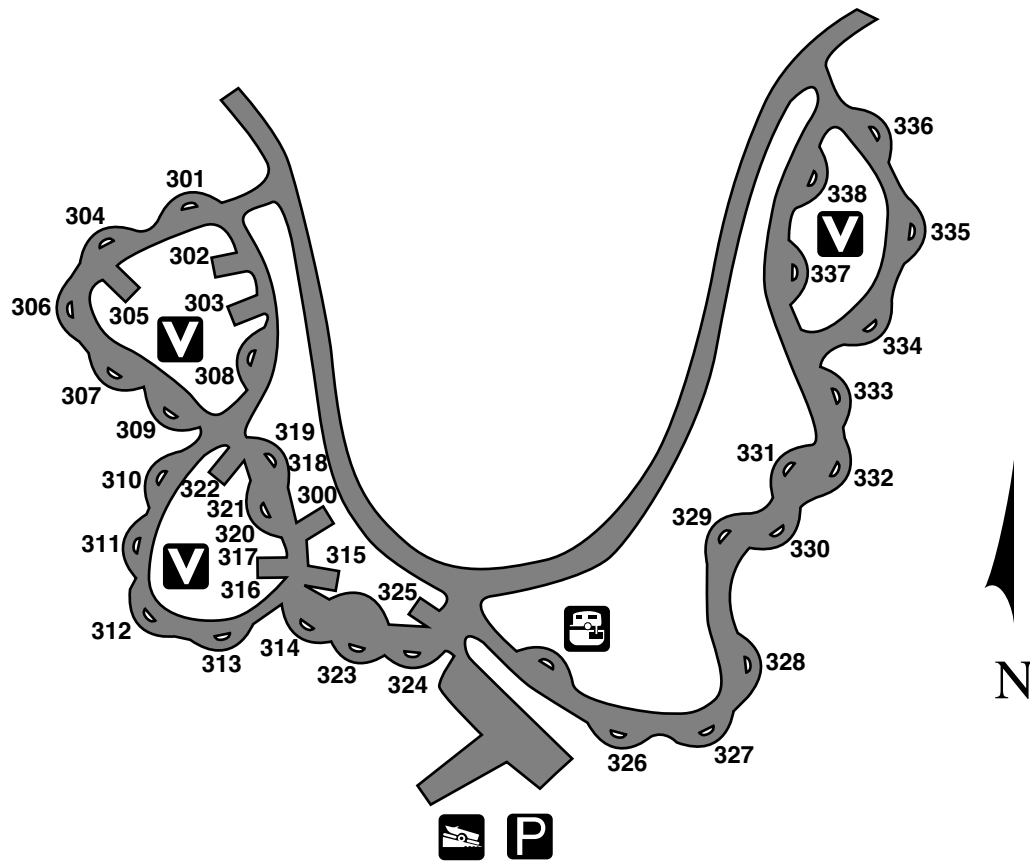

Colorado State Parks

VEGA STATE PARK Oak Point Campground

LEGEND

	Vault Toilet
	Dump Station
	Boat Ramp
	Parking