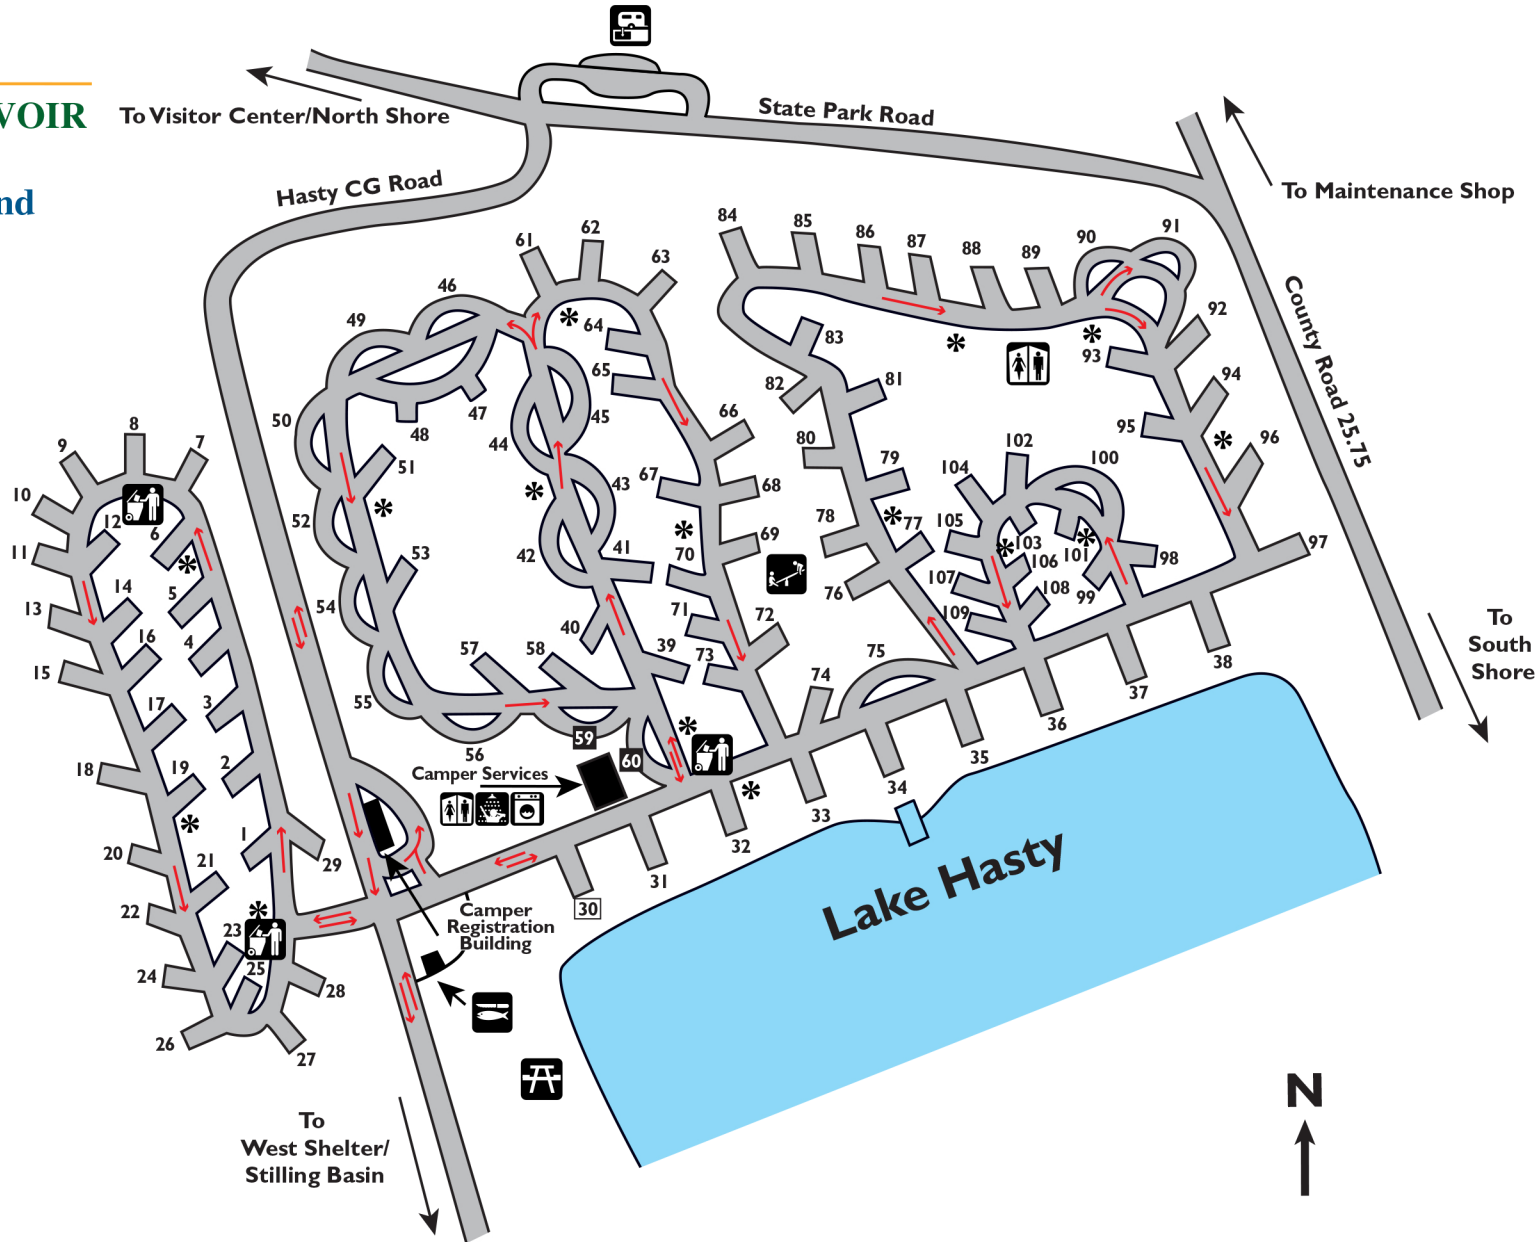

JOHN MARTIN RESERVOIR
STATE PARK
 Lake Hasty Campground

LEGEND

- Restroom
- Playground
- Shower
- Laundry
- Traffic Flow
- Campground Host Site
- Water Hydrant
- Fish Cleaning Station
- Dump Station
- Picnicking
- Dumpster
- The following campsites are accessible:
59 60