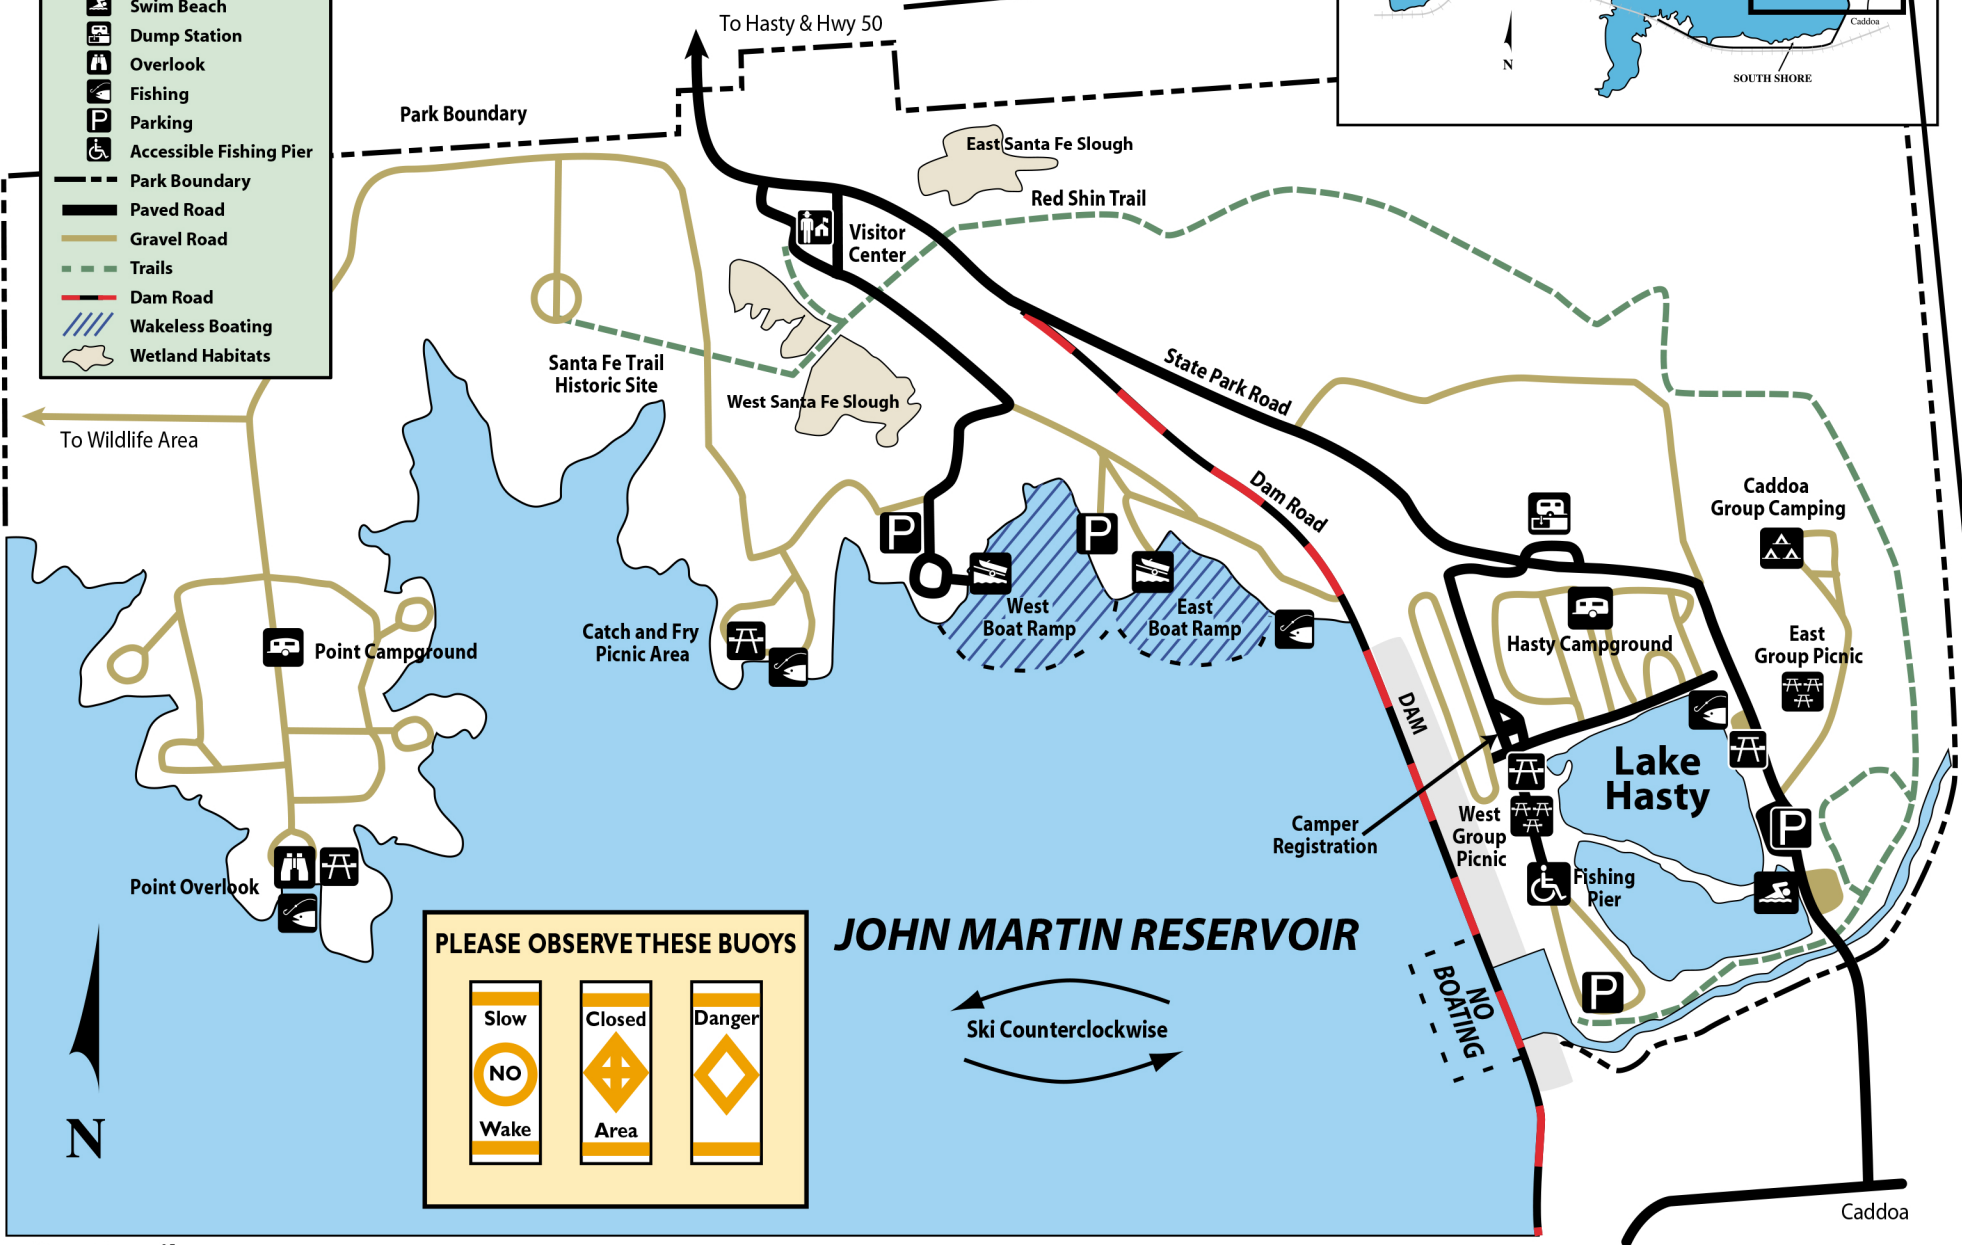

**LEGEND**

- Visitor Center
- Camping
- Group Camping
- Group Picnic Area
- Picnic Area
- Boat Ramp
- Swim Beach
- Dump Station
- Overlook
- Fishing
- Parking
- Accessible Fishing Pier
- Park Boundary
- Paved Road
- Gravel Road
- Trails
- Dam Road
- Wakeless Boating
- Wetland Habitats

**JOHN MARTIN RESERVOIR  
STATE PARK**

**PLEASE OBSERVE THESE BUOYS**

Slow Wake	Closed Area	Danger

**Map Detail**

Caddoa